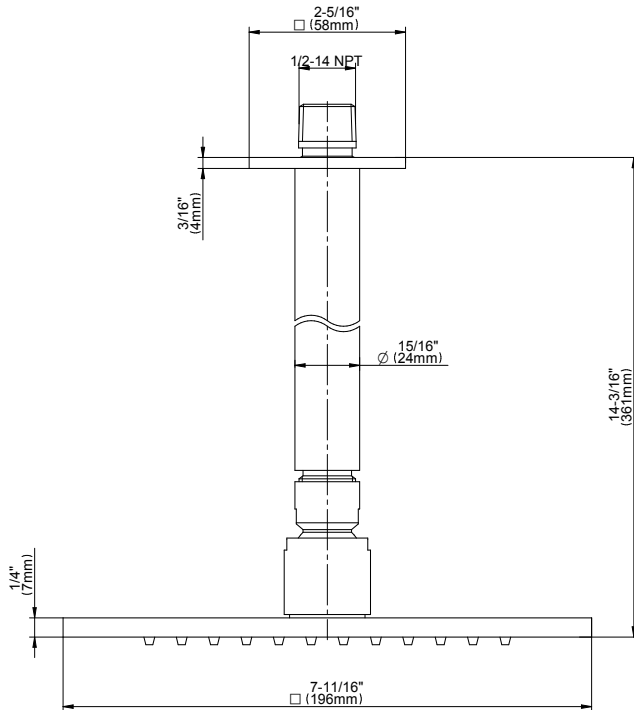

Code Compliance

- CALGreen

Warranty

- Limited lifetime warranty

For complete warranty information go to www.graff-designs.com/en-nam/warranty